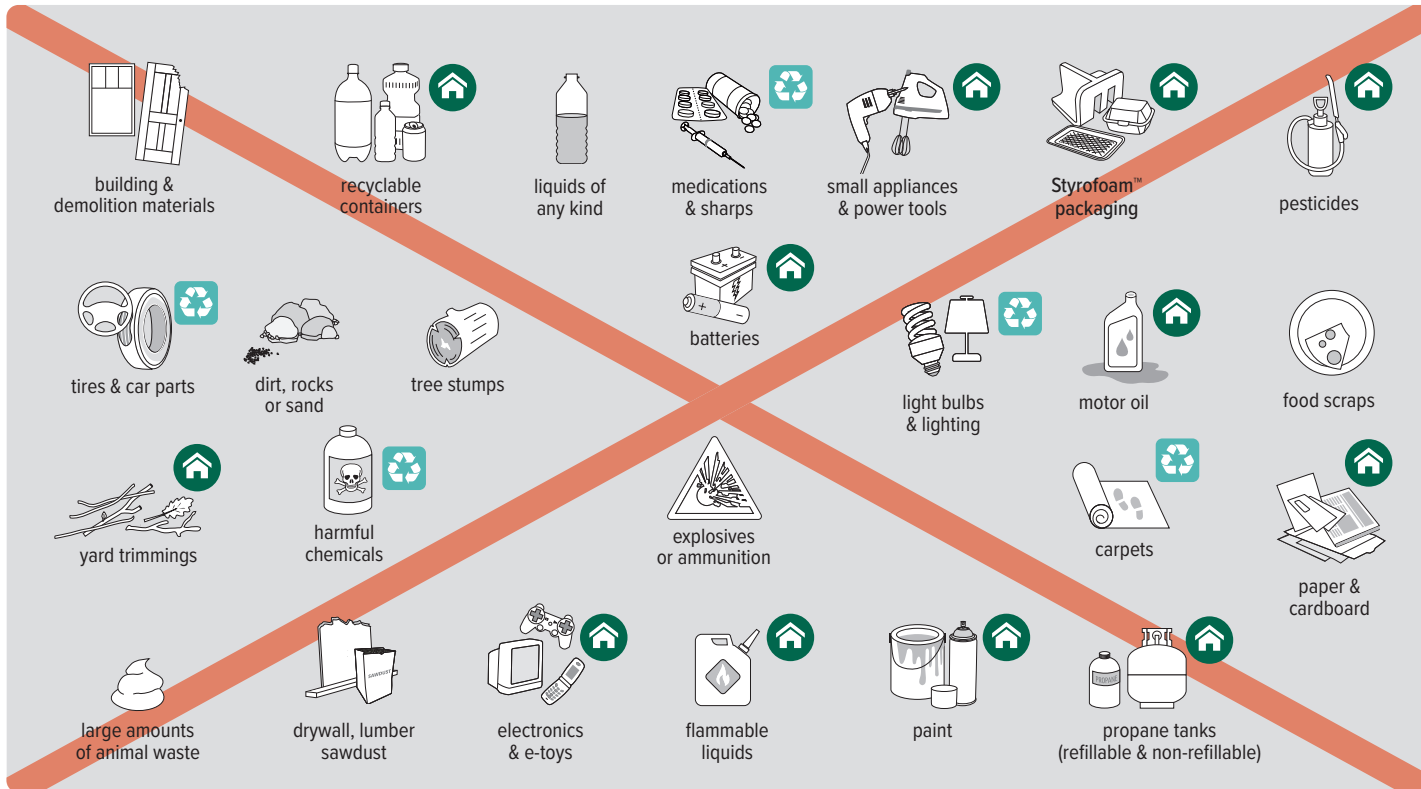

# Multi-Family Garbage Collection

# Drop-off Only

## Banned from the Garbage

These items are accepted at the Eco-Centre.

Find a drop off location: 604-RECYCLE (604-732-9253) | bcrecycles.ca | mvrecycles.org