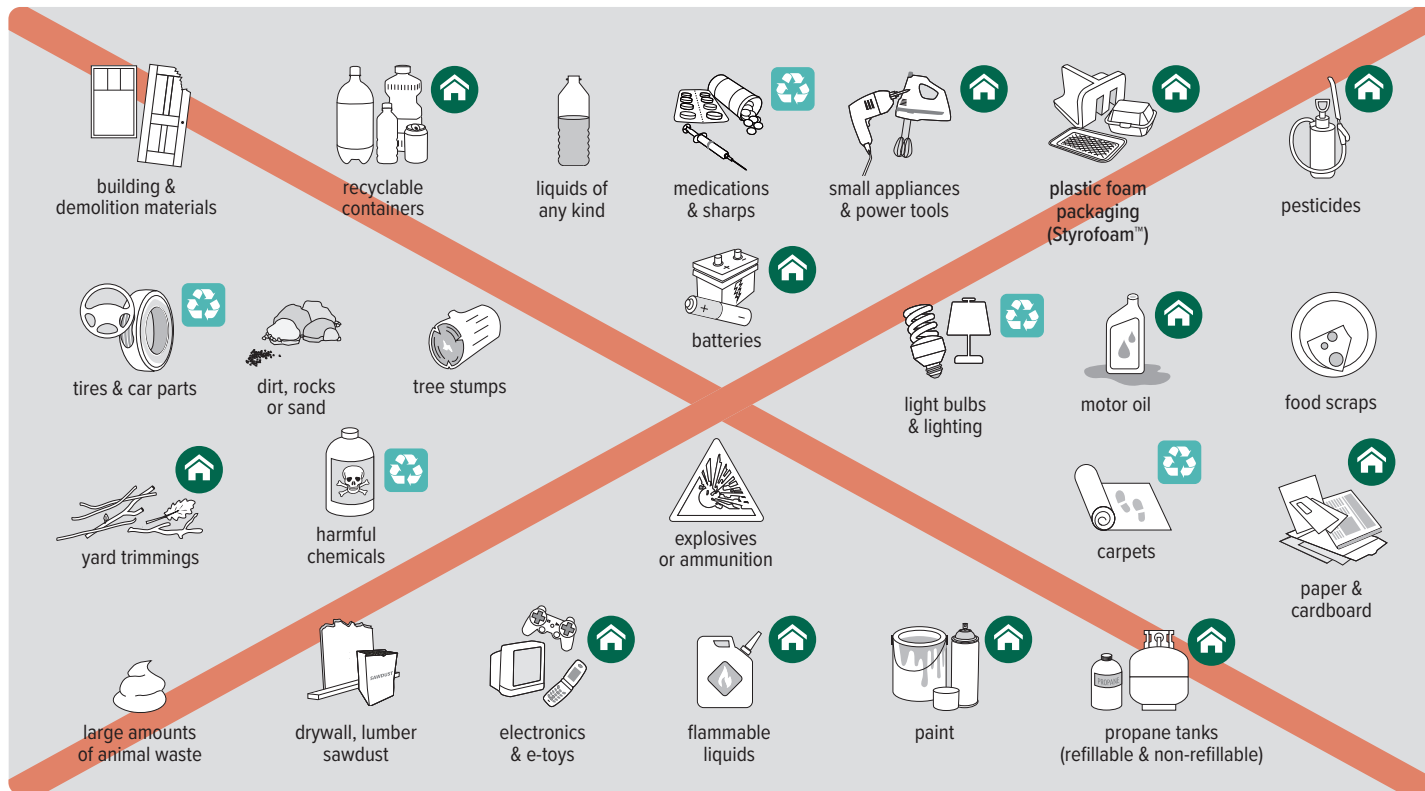

Residential Garbage Collection

Drop-off Only

Banned from the Garbage

These items are accepted at the Eco-Centre.

Find a drop off location: 604-RECYCLE (604-732-9253) | bcrecycles.ca | mvrecycles.org

Garbage Reminders

Large Item & Appliance Pick-Up

Do you have an old couch, mattress or large appliance you no longer want? Give us a call at 604-294-7972 before you place it outside, and we can arrange a pick-up.

Burnaby.ca/LargeItem