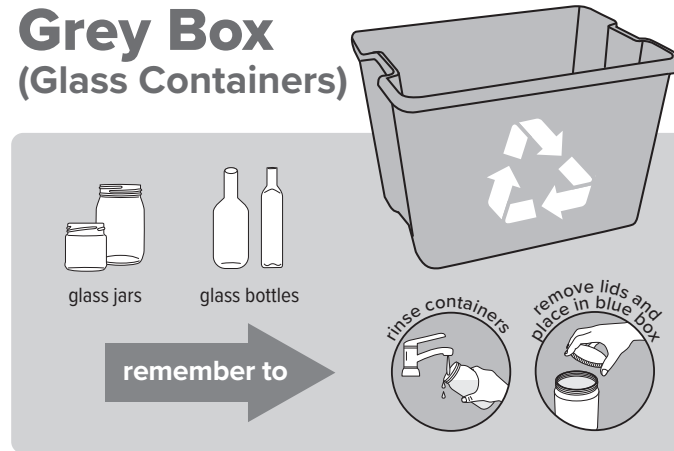

Residential Recycling Collection

Drop-off Only

Setting Out Recycling

Grey Box (Glass Containers)

Blue Box (Mixed Containers)

Yellow Bag (Mixed Paper)

Burnaby's Eco-Centre

4855 Still Creek Drive (west of Douglas Road)
Burnaby.ca/EcoCentre