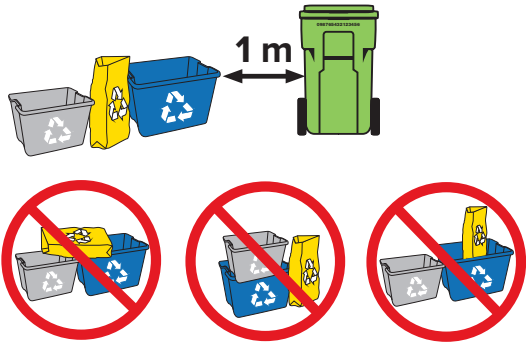

Residential Recycling Collection

Drop-off Only

Setting Out Recycling

Grey Box (Glass Containers)

Blue Box (Mixed Containers)

Yellow Bag (Mixed Paper)

Burnaby's Eco-Centre

4855 Still Creek Drive (west of Douglas Road)
Burnaby.ca/EcoCentre