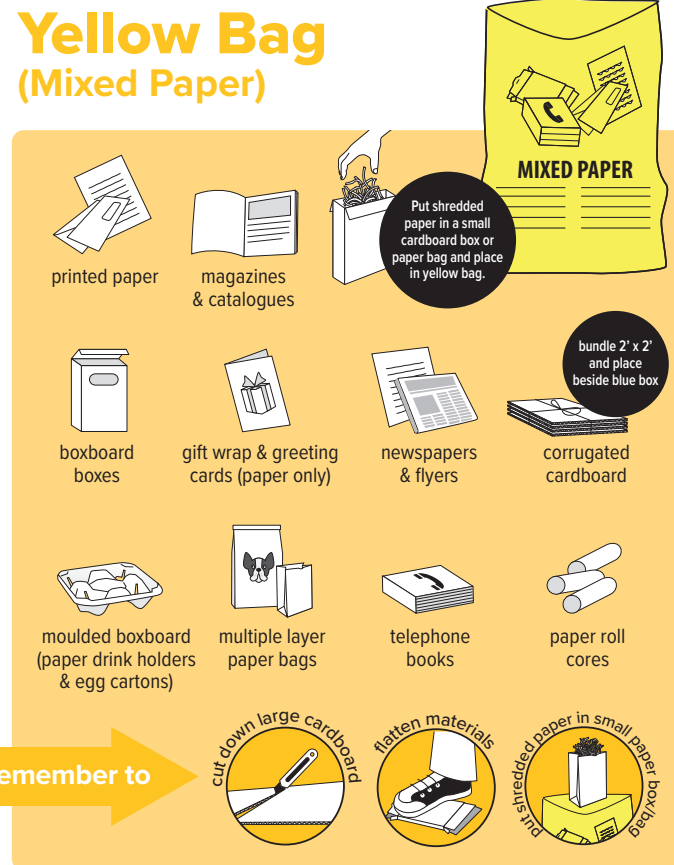

Residential Recycling Collection

Drop-off Only

Setting Out Recycling

Grey Box (Glass Containers)

Blue Box (Mixed Containers)

Yellow Bag (Mixed Paper)

Burnaby's Eco-Centre

4855 Still Creek Drive (west of Douglas Road)
Burnaby.ca/EcoCentre